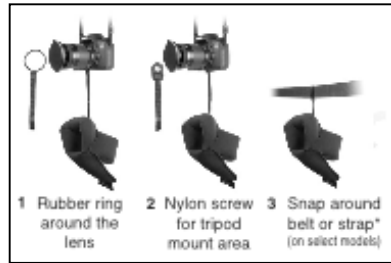

PRESS RELEASE
FOR IMMEDIATE RELEASE

NEW SIZE! SOFT POUCH™ - DIGITAL D-SERIES – The ideal solution to protecting your gear in the field!

The **SOFT POUCH™ – DIGITAL D-SERIES** family of pouches just expanded to accommodate the new **D-Midsize Pro**. This new size is perfect for popular midsize and mirrorless cameras equipped with a battery grip. Along with all the other sizes, the **SOFT POUCH™ – DIGITAL D-SERIES** offers ideal protection against impact, moisture and dust. Avoid expensive repair and cleaning bills by protecting your camera while in use or in storage. These easy-access neoprene cases fit most film and digital cameras. The pouches in the larger styles were designed with enough room in the lens area that a lens hood can be mounted backwards in the storage position and still fit in the pouch. The two “tele” sizes can fit cameras with lenses measuring up to 10” (25,4 cm) in length. Non-marring snaps securely close the flap cover on the bottom of the pouch. Most pouch versions include a unique retaining strap kit that offers several attachment options: around the lens, to the tripod mount or to a belt or strap* (in most cases) so that the pouch is out of the field of view when taking a picture. The D-Micro, D-Mini, D-Small, and D-Compact versions have a snaphook lanyard that attaches to a camera strap or fastened to a belt. **SOFT POUCH™ – DIGITAL D-SERIES** are great for use in the field as they are lightweight, weather resistant and they close around a neck strap so that the neck strap is still usable. This makes the pouches a streamlined and convenient way to protect your gear. There’s no need to carry the bulk of an oversized bag when you can have the protection and convenience of the **SOFT POUCH™ – DIGITAL D-SERIES**.

Made in the U.S.A., **SOFT POUCH™ – DIGITAL D-SERIES** are available in black and “nature” in several styles. Please view our **Camera Fit List** on our web site at www.optechusa.com to find the pouch that best fits your camera.

D-Micro fits most cameras measuring approx. 4.5" x 2.5" x 2" (11,4 x 6,4 x 5,1 cm)

D-Mini fits most cameras measuring approx. 4.5" x 3" x 2" (11,4 x 7,6 x 5,1 cm)

D-Small fits most cameras measuring approx. 4.4" x 3.5" x 3.25" (11,2 x 8,9 x 8,3 cm)

D-Compact fits a wide range of cameras measuring approx. 4.75" x 3.5" x 3" (12,1 x 8,9 x 7,6 cm)

D-Shortie fits a wide range of digital cameras measuring approx 4.75" x 3" x 3.75" (12,1 x 7,6 x 9,5 cm)

D-M 4/3 fits a wide range of cameras measuring approx. 4.75" x 3" x 5" (12,1 x 7,6 x 12,7 cm).

D-Offset fits most cameras measuring 4.9" x 3.5" x 4.6" (12,5 x 8,9 x 11,7 cm) with an offset design.

D-Midsize fits most digital SLR cameras measuring 5.2" x 3.75" x 6" (13,2 x 9,5 x 15,2 cm)

D-Midsize Zoom fits most digital SLR cameras measuring 5.2" x 3.75" x 8" (13,2 x 9,5 x 20,3 cm)

NEW! D-Midsize Pro fits most digital SLR cameras measuring 5.2" x 5.75" x 6" (12,7 x 14,6 x 15,2 cm)

D-SLR fits most SLR-style cameras that measure approx. 6" x 4.5" x 6" (15,2 x 11,4 x 15,2 cm).