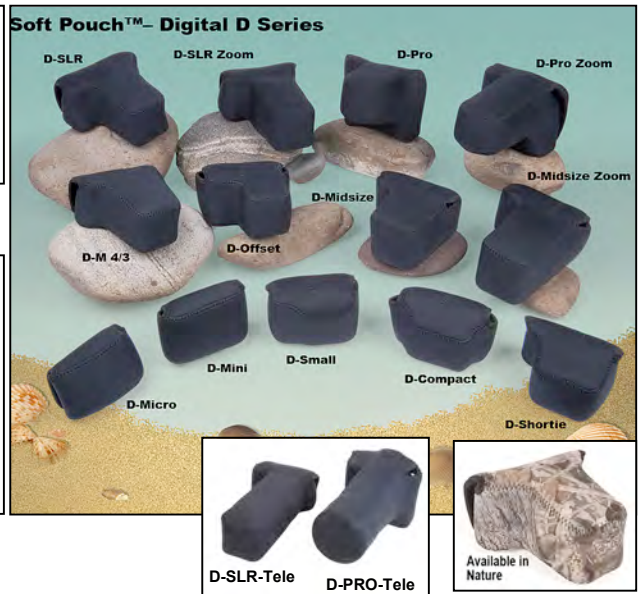

PRESS RELEASE
FOR IMMEDIATE RELEASE

NEW SIZE! SOFT POUCH™ - DIGITAL D-SERIES – The ideal solution to protecting your gear in the field!

The **SOFT POUCH™ – DIGITAL D-SERIES** family of pouches just expanded to accommodate the new **D-Midsize Pro**. This new size is perfect for popular midsize and mirrorless cameras equipped with a battery grip. Along with all the other sizes, the **SOFT POUCH™ – DIGITAL D-SERIES** offers ideal protection against impact, moisture and dust. Avoid expensive repair and cleaning bills by protecting your camera while in use or in storage. These easy-access neoprene cases fit most film and digital cameras. The pouches in the larger styles were designed with enough room in the lens area that a lens hood can be mounted backwards in the storage position and still fit in the pouch. The two “tele” sizes can fit cameras with lenses measuring up to 10” (25,4 cm) in length. Non-marring snaps securely close the flap cover on the bottom of the pouch. Most pouch versions include a unique retaining strap kit that offers several attachment options: around the lens, to the tripod mount or to a belt or strap* (in most cases) so that the pouch is out of the field of view when taking a picture. The D-Micro, D-Mini, D-Small, and D-Compact versions have a snaphook lanyard that attaches to a camera strap or fastened to a belt. **SOFT POUCH™ – DIGITAL D-SERIES** are great for use in the field as they are lightweight, weather resistant and they close around a neck strap so that the neck strap is still usable. This makes the pouches a streamlined and convenient way to protect your gear. There’s no need to carry the bulk of an oversized bag when you can have the protection and convenience of the **SOFT POUCH™ – DIGITAL D-SERIES**.

Made in the U.S.A., **SOFT POUCH™ – DIGITAL D-SERIES** are available in black and “nature” in several styles. Please view our **Camera Fit List** on our web site at www.optechusa.com to find the pouch that best fits your camera.

D-Micro fits most cameras measuring approx. 4.5" x 2.5" x 2" (11,4 x 6,4 x 5,1 cm)

D-Mini fits most cameras measuring approx. 4.5" x 3" x 2" (11,4 x 7,6 x 5,1 cm)

D-Small fits most cameras measuring approx. 4.4" x 3.5" x 3.25" (11,2 x 8,9 x 8,3 cm)

D-Compact fits a wide range of cameras measuring approx. 4.75" x 3.5" x 3" (12,1 x 8,9 x 7,6 cm)

D-Shortie fits a wide range of digital cameras measuring approx 4.75" x 3" x 3.75" (12,1 x 7,6 x 9,5 cm)

D-M 4/3 fits a wide range of cameras measuring approx. 4.75" x 3" x 5" (12,1 x 7,6 x 12,7 cm).

D-Offset fits most cameras measuring 4.9" x 3.5" x 4.6" (12,5 x 8,9 x 11,7 cm) with an offset design.

D-Midsize fits most digital SLR cameras measuring 5.2" x 3.75" x 6" (13,2 x 9,5 x 15,2 cm)

D-Midsize Zoom fits most digital SLR cameras measuring 5.2" x 3.75" x 8" (13,2 x 9,5 x 20,3 cm)

NEW! D-Midsize Pro fits most digital SLR cameras measuring 5.2" x 5.75" x 6" (12,7 x 14,6 x 15,2 cm)

D-SLR fits most SLR-style cameras that measure approx. 6" x 4.5" x 6" (15,2 x 11,4 x 15,2 cm).