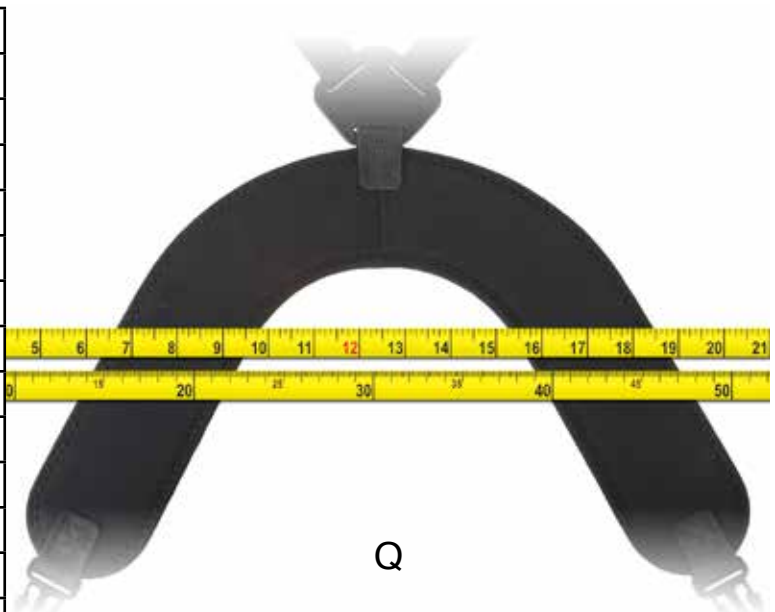

A	Bin/Op Strap™-QD, Mini Loop Strap™-QD
B	E-Z Comfort Strap™, Compact Sling™, Small Binocular Strap, Smart Sling™
C	Fashion Strap™, Fashion Strap 3/8™, Fashion Strap Bino™
D	Mirrorless Strap™, Mirrorless Sling™
E	Classic Strap™
F	Super Classic™, Pro Loop, 3/8, Bino, Uni Loop, Sling
G	Envy Strap™
H	Pro Strap™ 3/8, Pro Loop Strap™, Super Pro Strap™, Reporter Strap™
J	Utility Strap™, Utility Strap™ 3/8, Utility Strap™-Sling Versions
K	Urban Sling™
L	S.O.S. Curve Strap™
M	Mini S.O.S. Strap™
N	S.O.S. Strap™
P	Tripod Strap (Nature), Tripod Strap-Swivel Version
Q	Double Sling™, Dual Harness™, Triple Carrier™